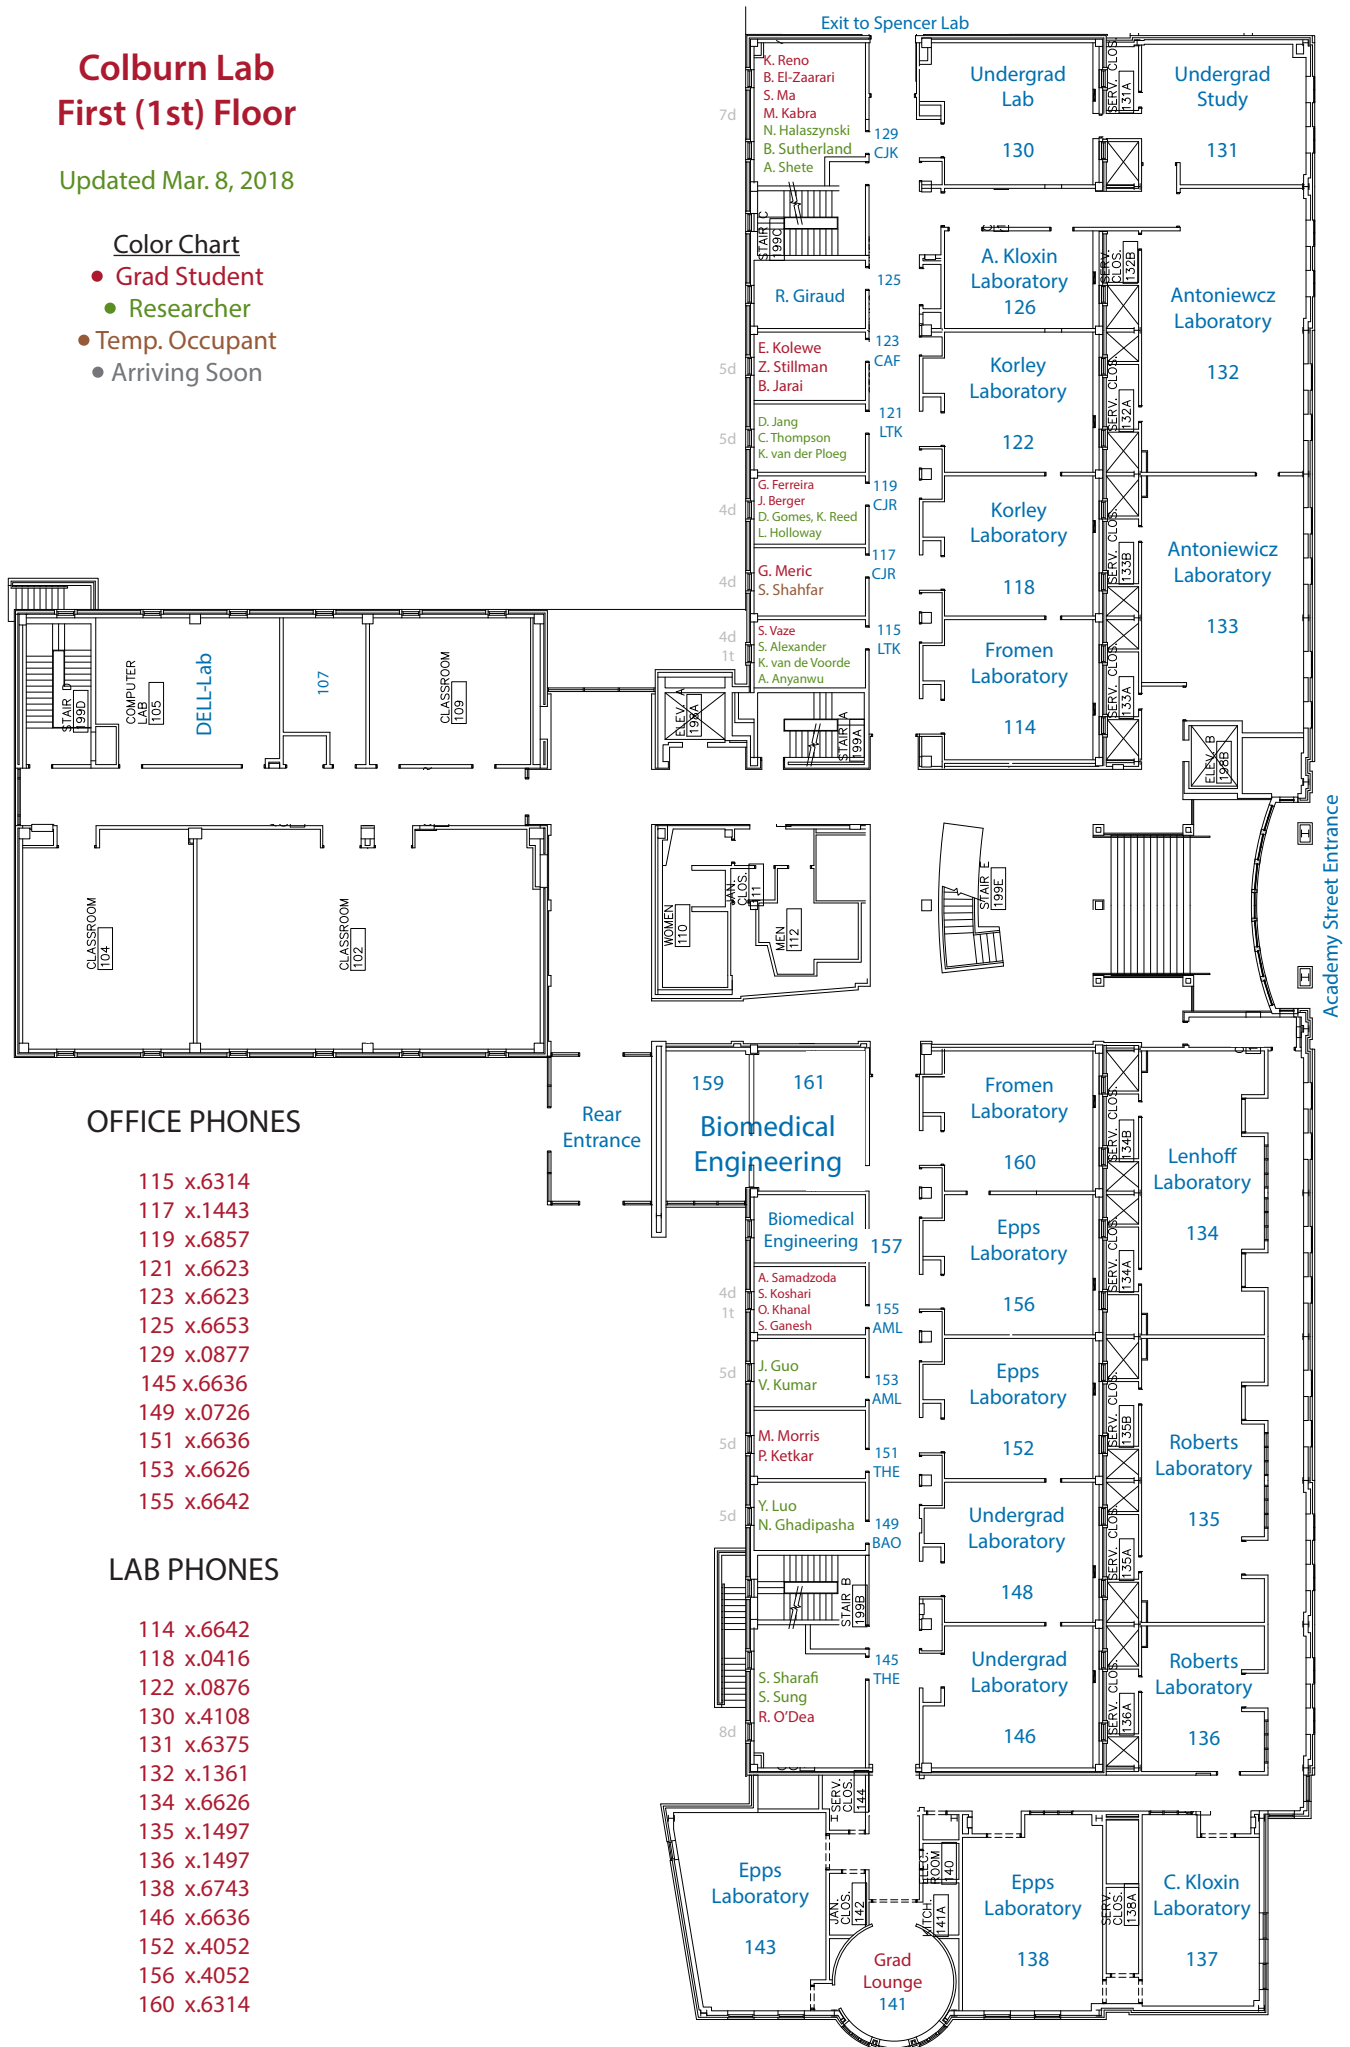

Colburn Lab First (1st) Floor

Updated Mar. 8, 2018

Color Chart

- Grad Student
- Researcher
- Temp. Occupant
- Arriving Soon

OFFICE PHONES

- 115 x.6314
- 117 x.1443
- 119 x.6857
- 121 x.6623
- 123 x.6623
- 125 x.6653
- 129 x.0877
- 145 x.6636
- 149 x.0726
- 151 x.6636
- 153 x.6626
- 155 x.6642

LAB PHONES

- 114 x.6642
- 118 x.0416
- 122 x.0876
- 130 x.4108
- 131 x.6375
- 132 x.1361
- 134 x.6626
- 135 x.1497
- 136 x.1497
- 138 x.6743
- 146 x.6636
- 152 x.4052
- 156 x.4052
- 160 x.6314