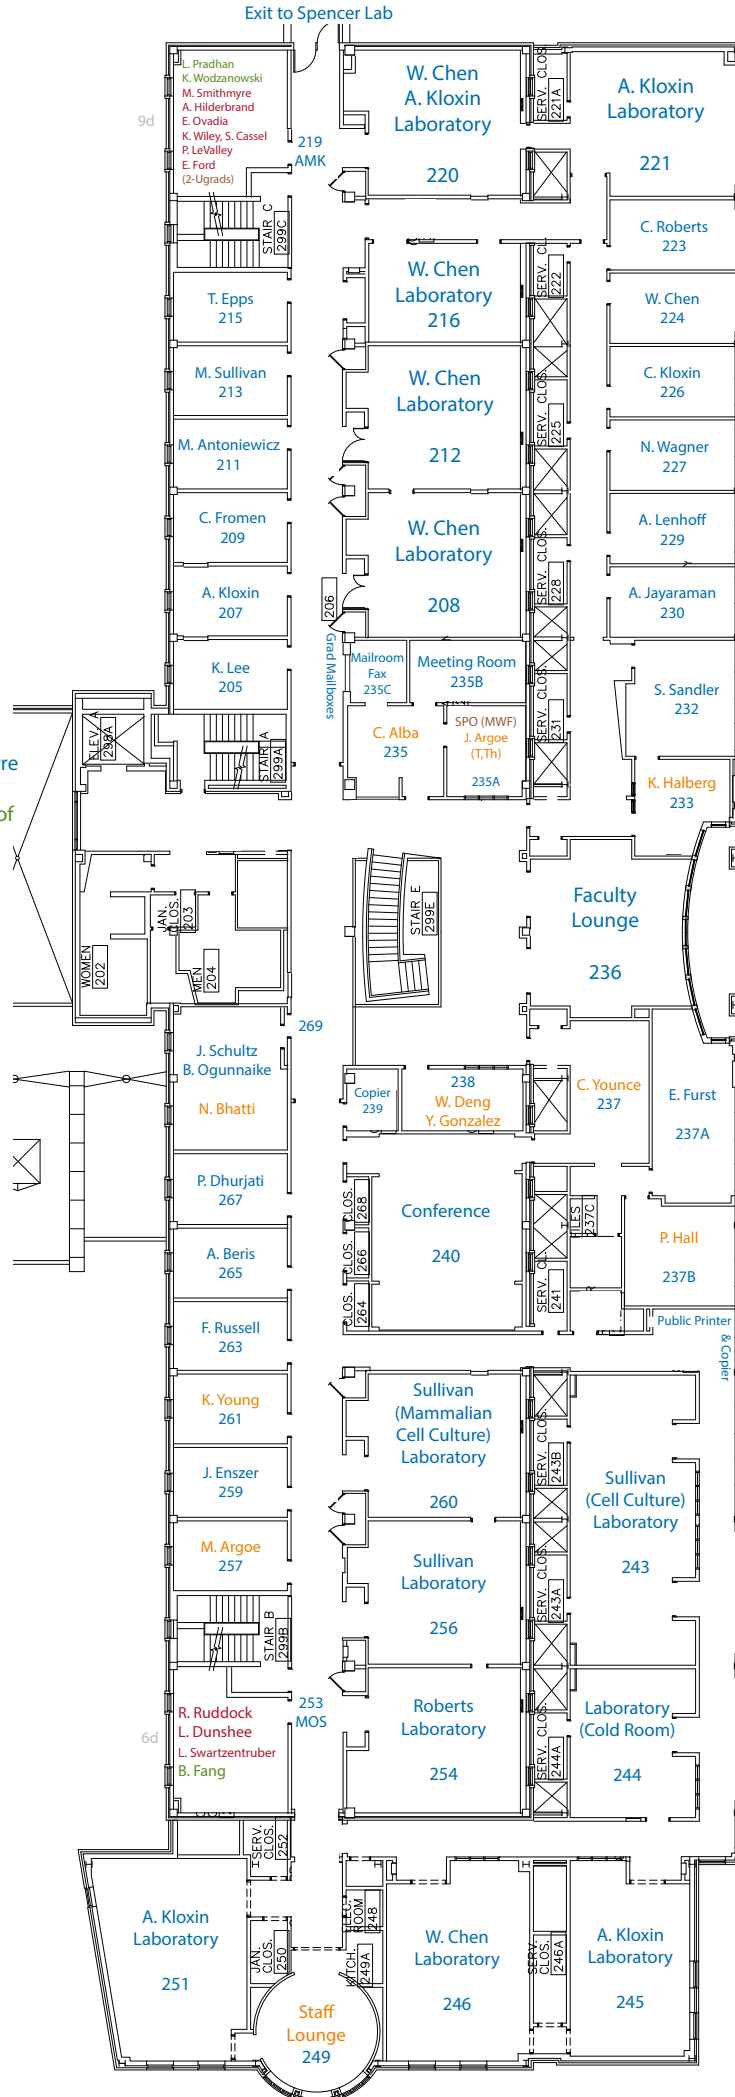

Colburn Lab Second (2nd) Floor

Updated Feb. 5, 2018

Color Chart

- Grad Student
- Researcher
- Temp. Occupant
- Arriving Soon

OFFICE PHONES

219 x.4528
240 x.0382
253 x.6851

LAB PHONES

212 x.8941
220 x.4132
221 x.4132
243 x.1049
244 x.8122
245 x.8122
246 x.8122
251 x.0240
260 x.0240