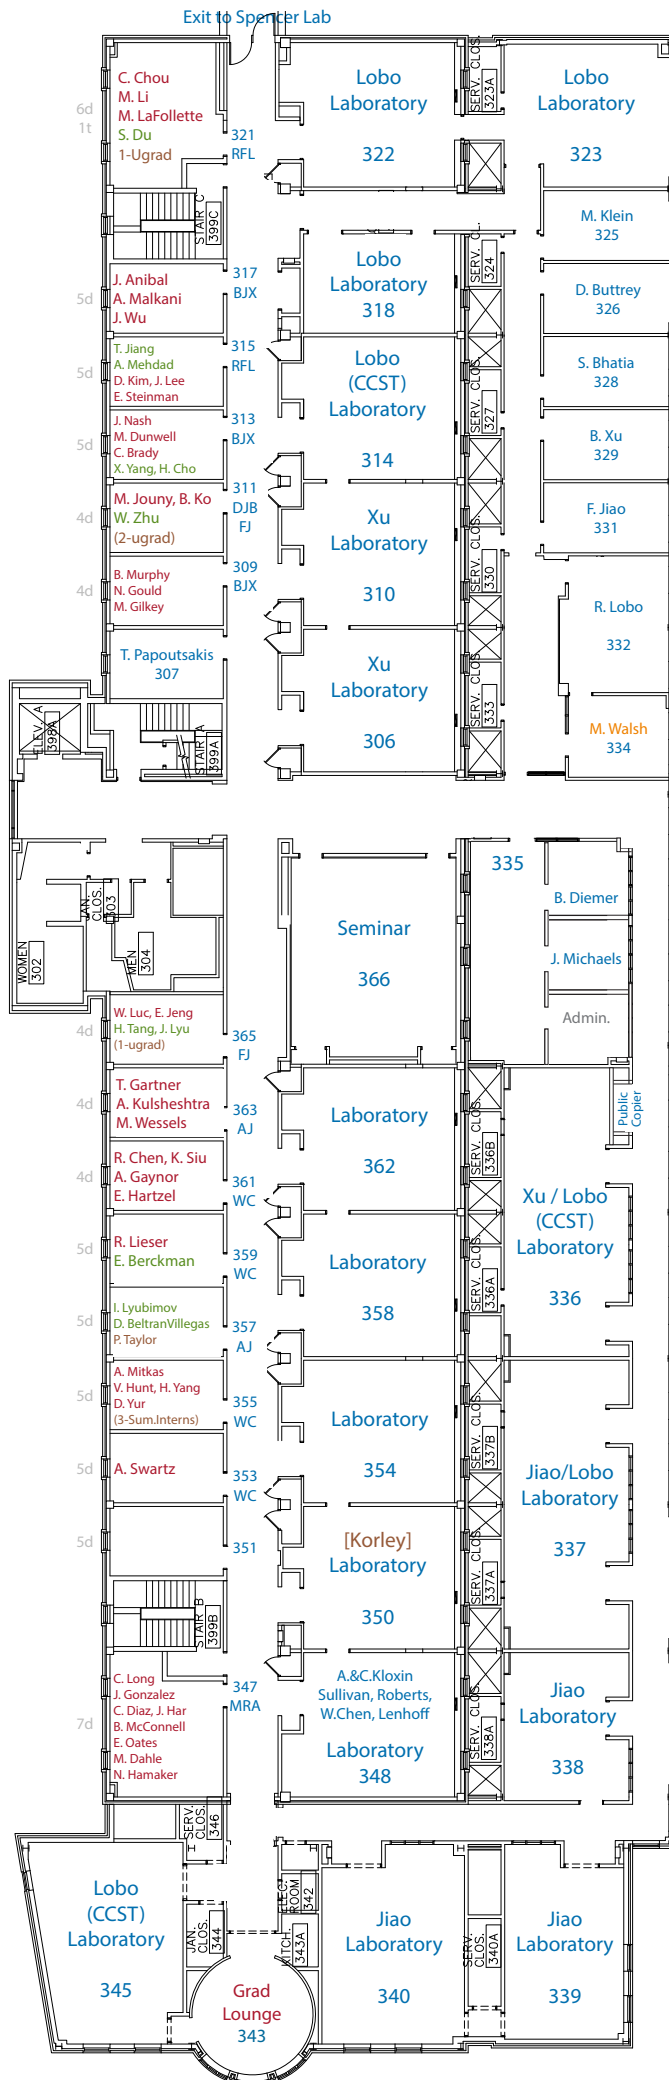

Colburn Lab Third (3rd) Floor

Updated Mar. 13, 2018

Color Chart

- Grad Student
- Researcher
- Temp. Occupant
- Arriving Soon

OFFICE PHONES

- 311 x.1243
- 313 x.2213
- 315 x.6572
- 317 x.6726
- 321 x.6657
- 347 x.6344
- 351 x.2347
- 353 x.7650
- 355 x.8705
- 357 x.6915
- 359 x.0875
- 361 x.6556
- 363 x.6697
- 365 x.4416
- 366 x.3036

LAB PHONES

- 306 x.6964
- 318 x.6123
- 322 x.6123
- 323 x.2093
- 336 x.2603
- 337 x.2263
- 339 x.1454
- 350 x.6428
- 354 x.8705
- 358 x.2095