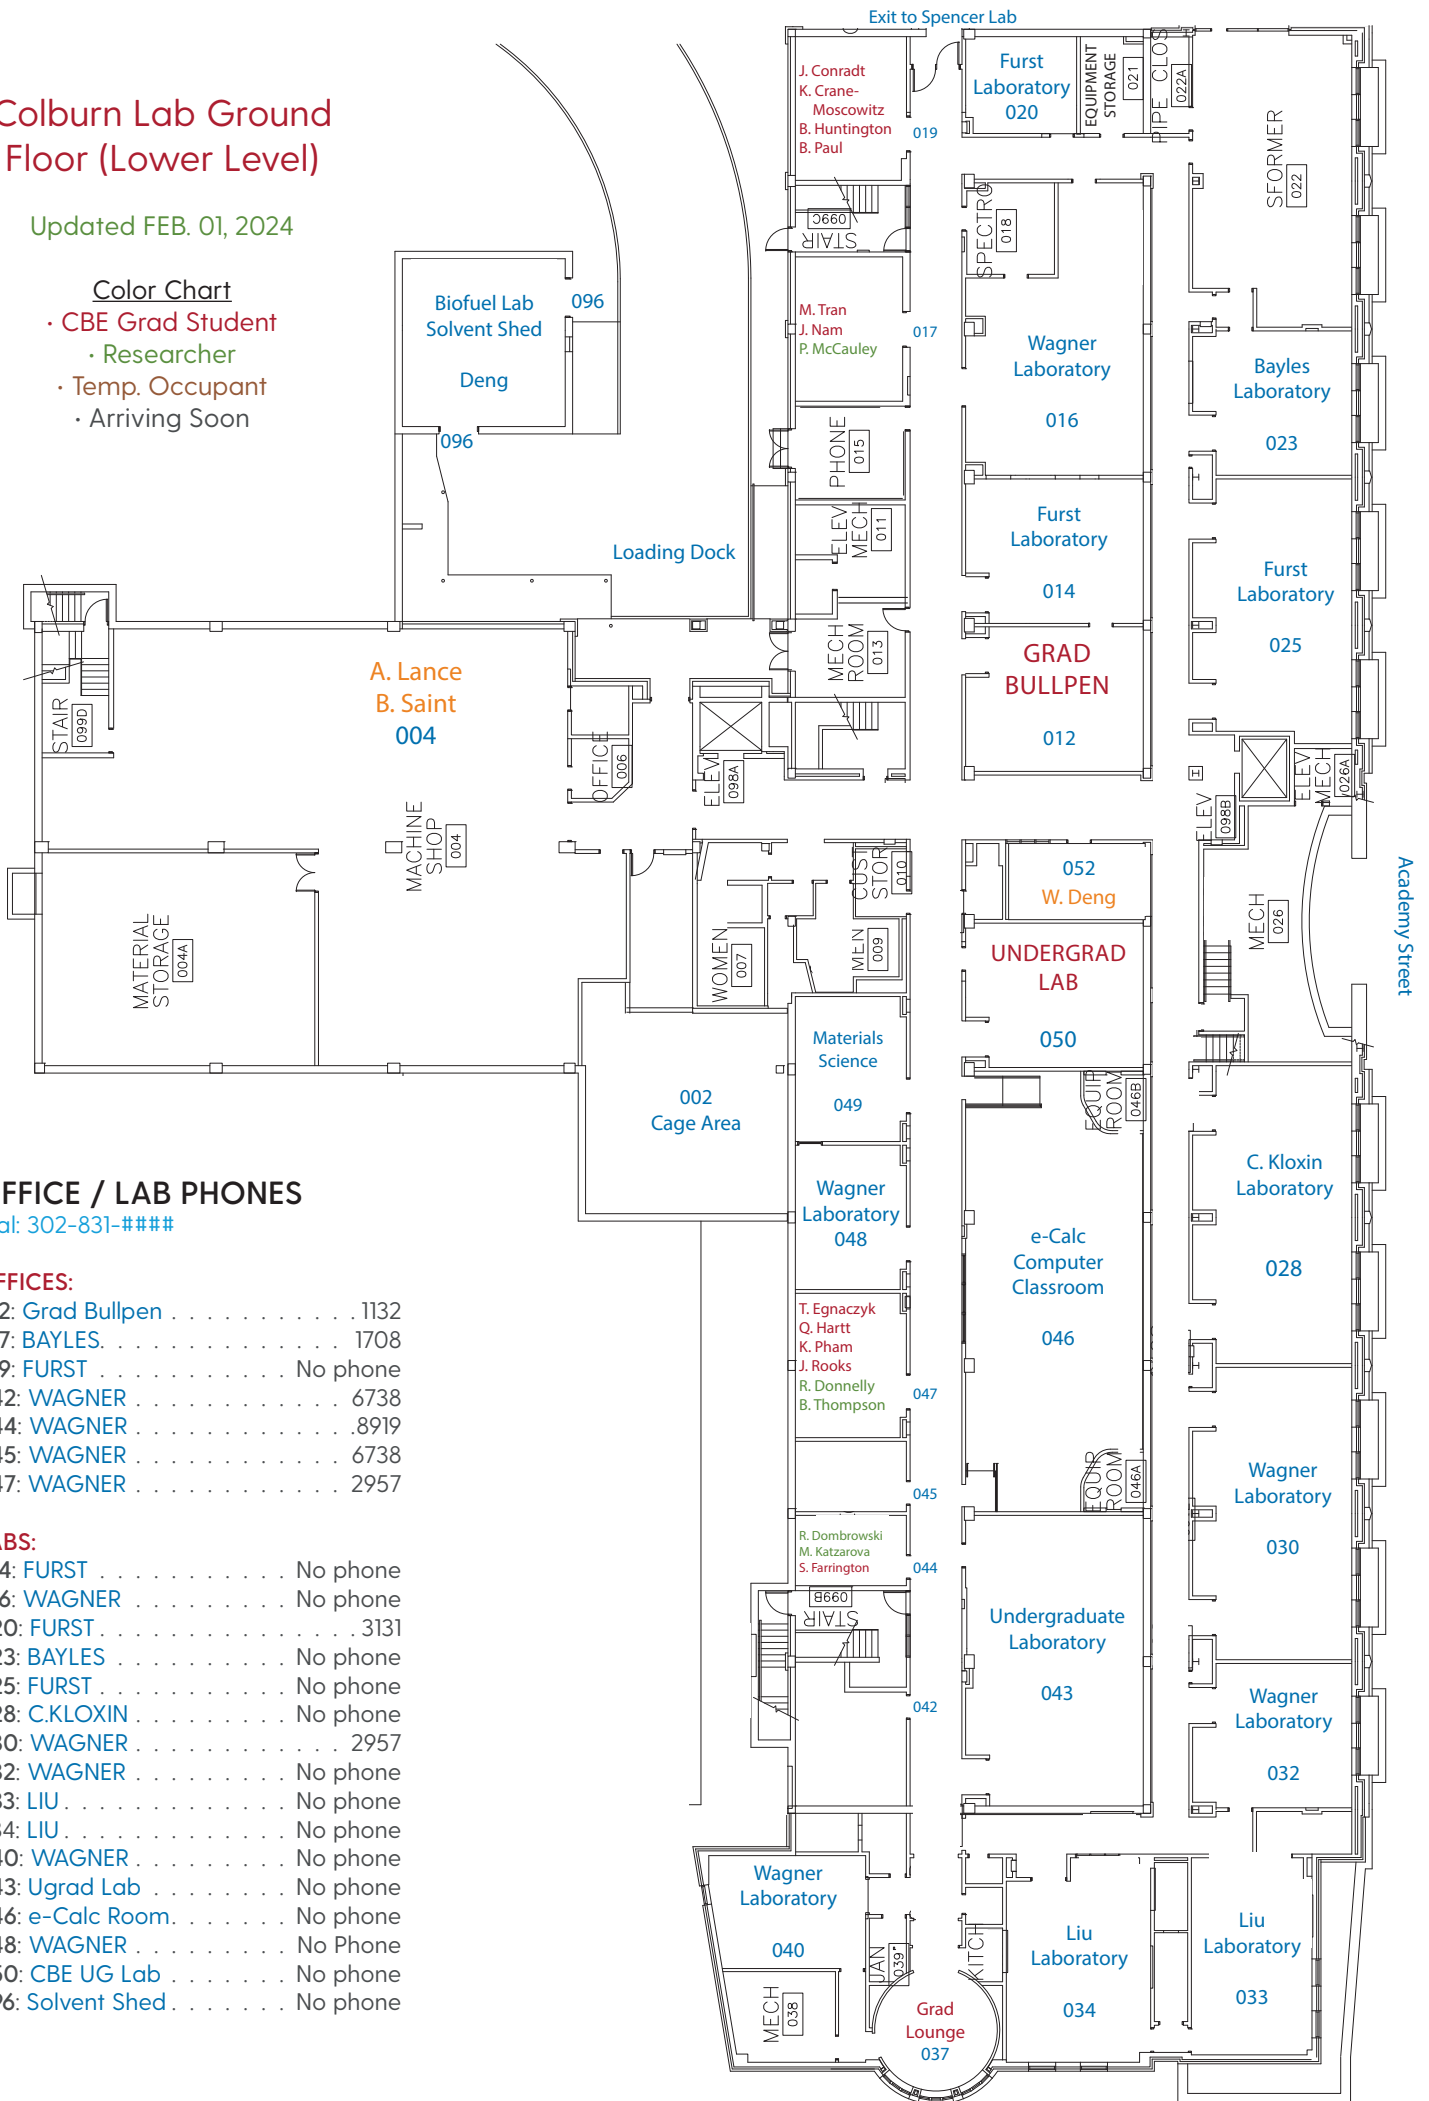

Colburn Lab Ground Floor (Lower Level)

Updated FEB. 01, 2024

Color Chart

- CBE Grad Student
- Researcher
- Temp. Occupant
- Arriving Soon

OFFICE / LAB PHONES

Dial: 302-831-####

OFFICES:

012: Grad Bullpen	1132
017: BAYLES	1708
019: FURST	No phone
042: WAGNER	6738
044: WAGNER	8919
045: WAGNER	6738
047: WAGNER	2957