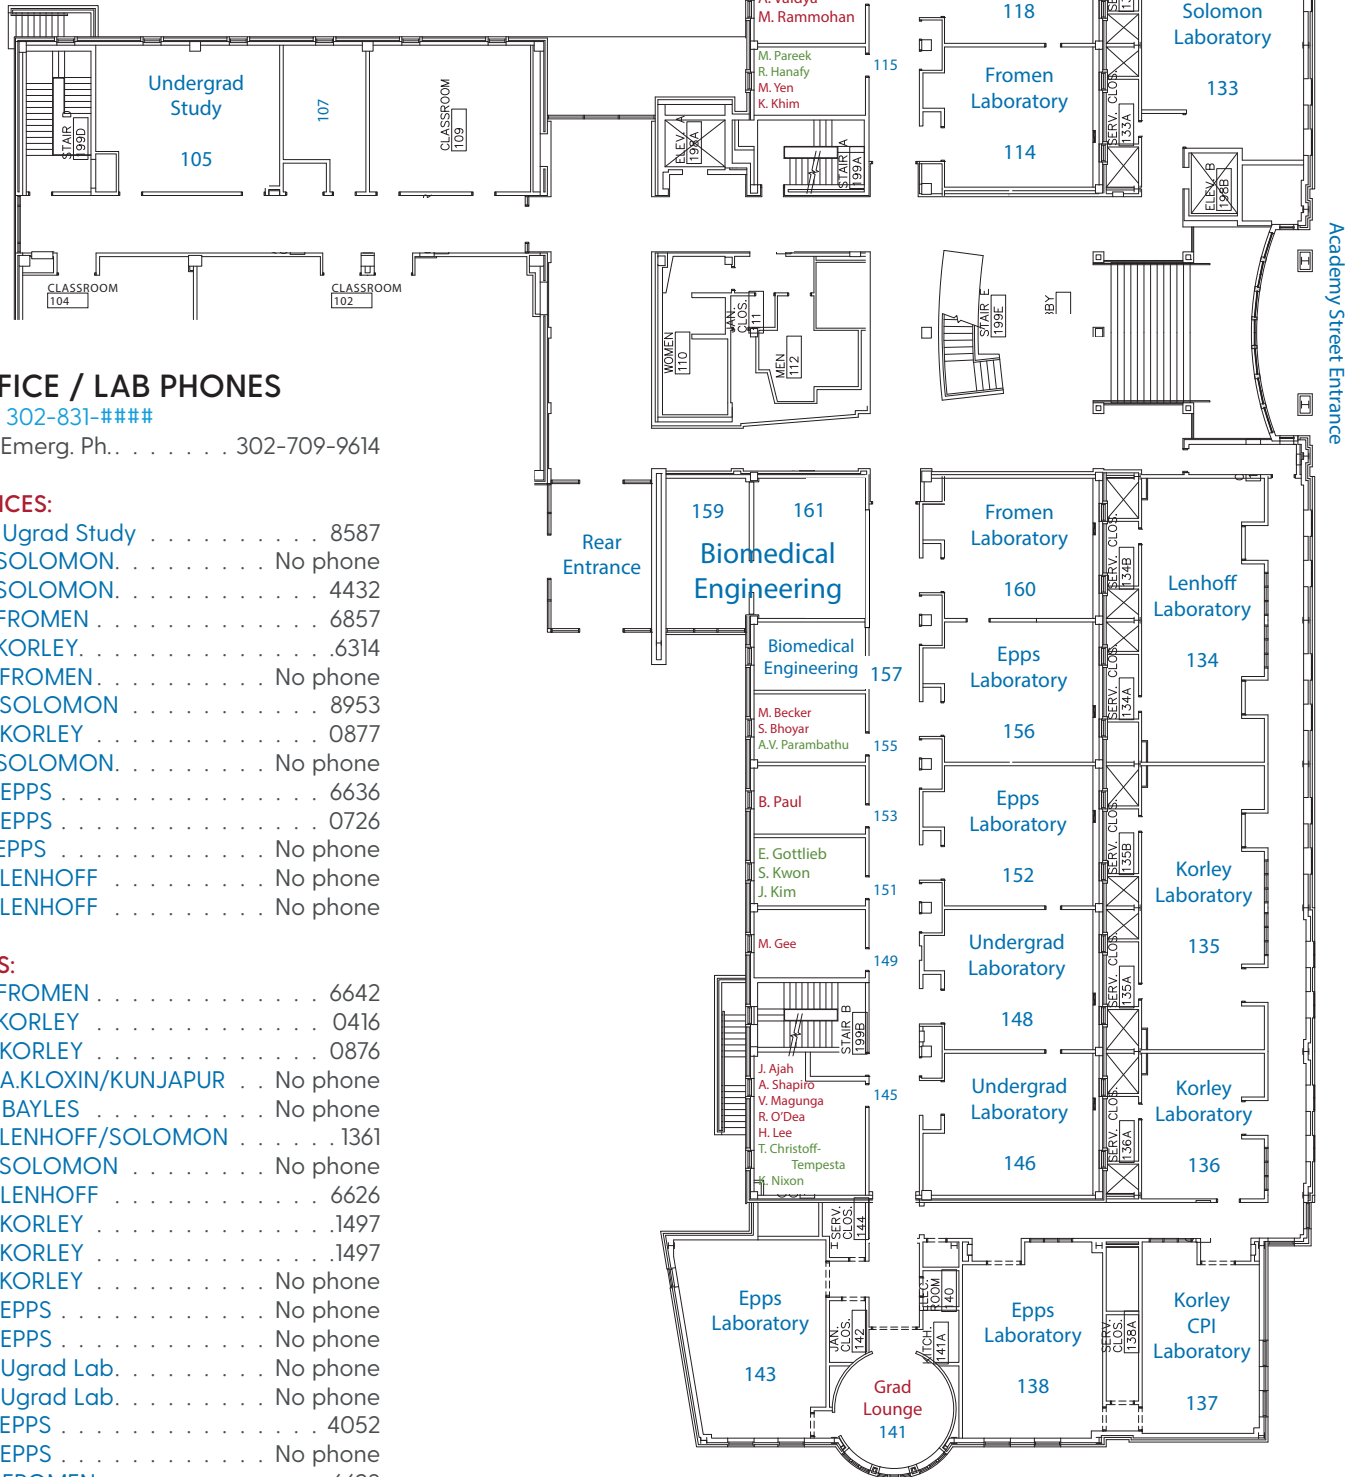

Colburn Lab Ground Floor (Lower Level)

Updated FEB. 01, 2024

Color Chart

- CBE Grad Student
- Researcher
- Temp. Occupant
- Arriving Soon

OFFICE / LAB PHONES

Dial: 302-831-####

OFFICES:

012: Grad Bullpen	1132
017: BAYLES	1708
019: FURST	No phone
042: WAGNER	6738
044: WAGNER	8919
045: WAGNER	6738
047: WAGNER	2957

LABS:

014: FURST	No phone
016: WAGNER	No phone
020: FURST	3131
023: BAYLES	No phone
025: FURST	No phone
028: C.KLOXIN	No phone
030: WAGNER	2957
032: WAGNER	No phone
033: LIU	No phone
034: LIU	No phone
040: WAGNER	No phone
043: Ugrad Lab	No phone
046: e-Calc Room	No phone
048: WAGNER	No Phone
050: CBE UG Lab	No phone
096: Solvent Shed	No phone

Colburn Lab First (1st) Floor

Updated FEB. 29, 2024

Color Chart

- CBE Grad Student
- Researcher
- Temp. Occupant
- Arriving Soon

OFFICE / LAB PHONES

Dial: 302-831-####

Hall Emerg. Ph. 302-709-9614

OFFICES:

- 105: Ugrad Study 8587
- 115: SOLOMON. No phone
- 117: SOLOMON. 4432
- 119: FROMEN 6857
- 121: KORLEY. 6314
- 123: FROMEN. No phone
- 125: SOLOMON 8953
- 129: KORLEY 0877
- 131: SOLOMON. No phone
- 145: EPPS 6636
- 149: EPPS 0726
- 151: EPPS No phone
- 153: LENHOFF No phone
- 155: LENHOFF No phone